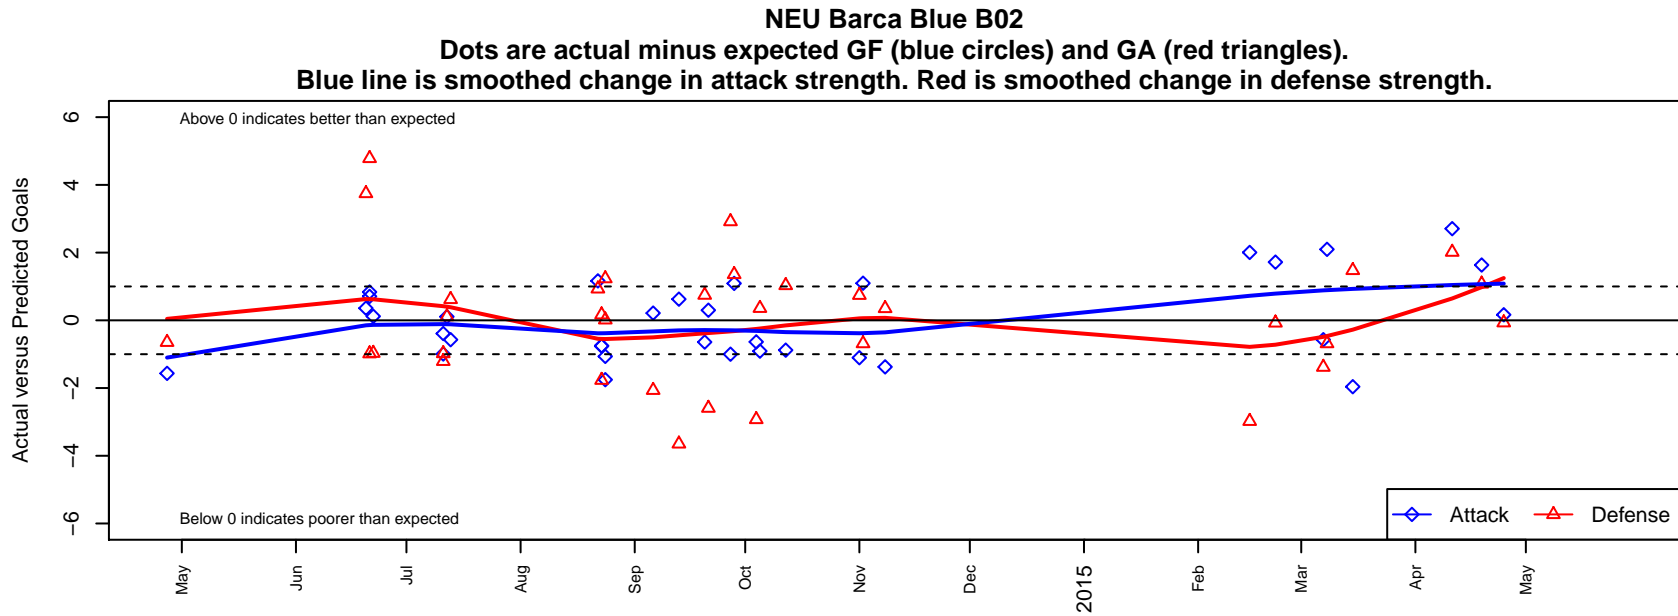

NEU Barca Blue B02

Northeast United SC
 Portland, OR
 B02 total strength=462
 attack=0.49 defense=0.2
 fall league = PTT-B B02 Championship
 spr league = Spr OYS B02 Div 2 Green

alt names used:
 NEU PDX Blue – U12
 NEU U12 BOYS BARCA BLUE
 NEU PDX U12 Boys Blue
 NEU U12 Boys Blue
 NEU U12 Boys Blue
 NEU U12B Blue
 NEU U12B Blue

**attack and defense variance (black dot)
relative to other teams
and top 10 in region**

**attack and defense rating
relative to others at age
and all opponents in last 13 months**

Performance relative to 13 month average